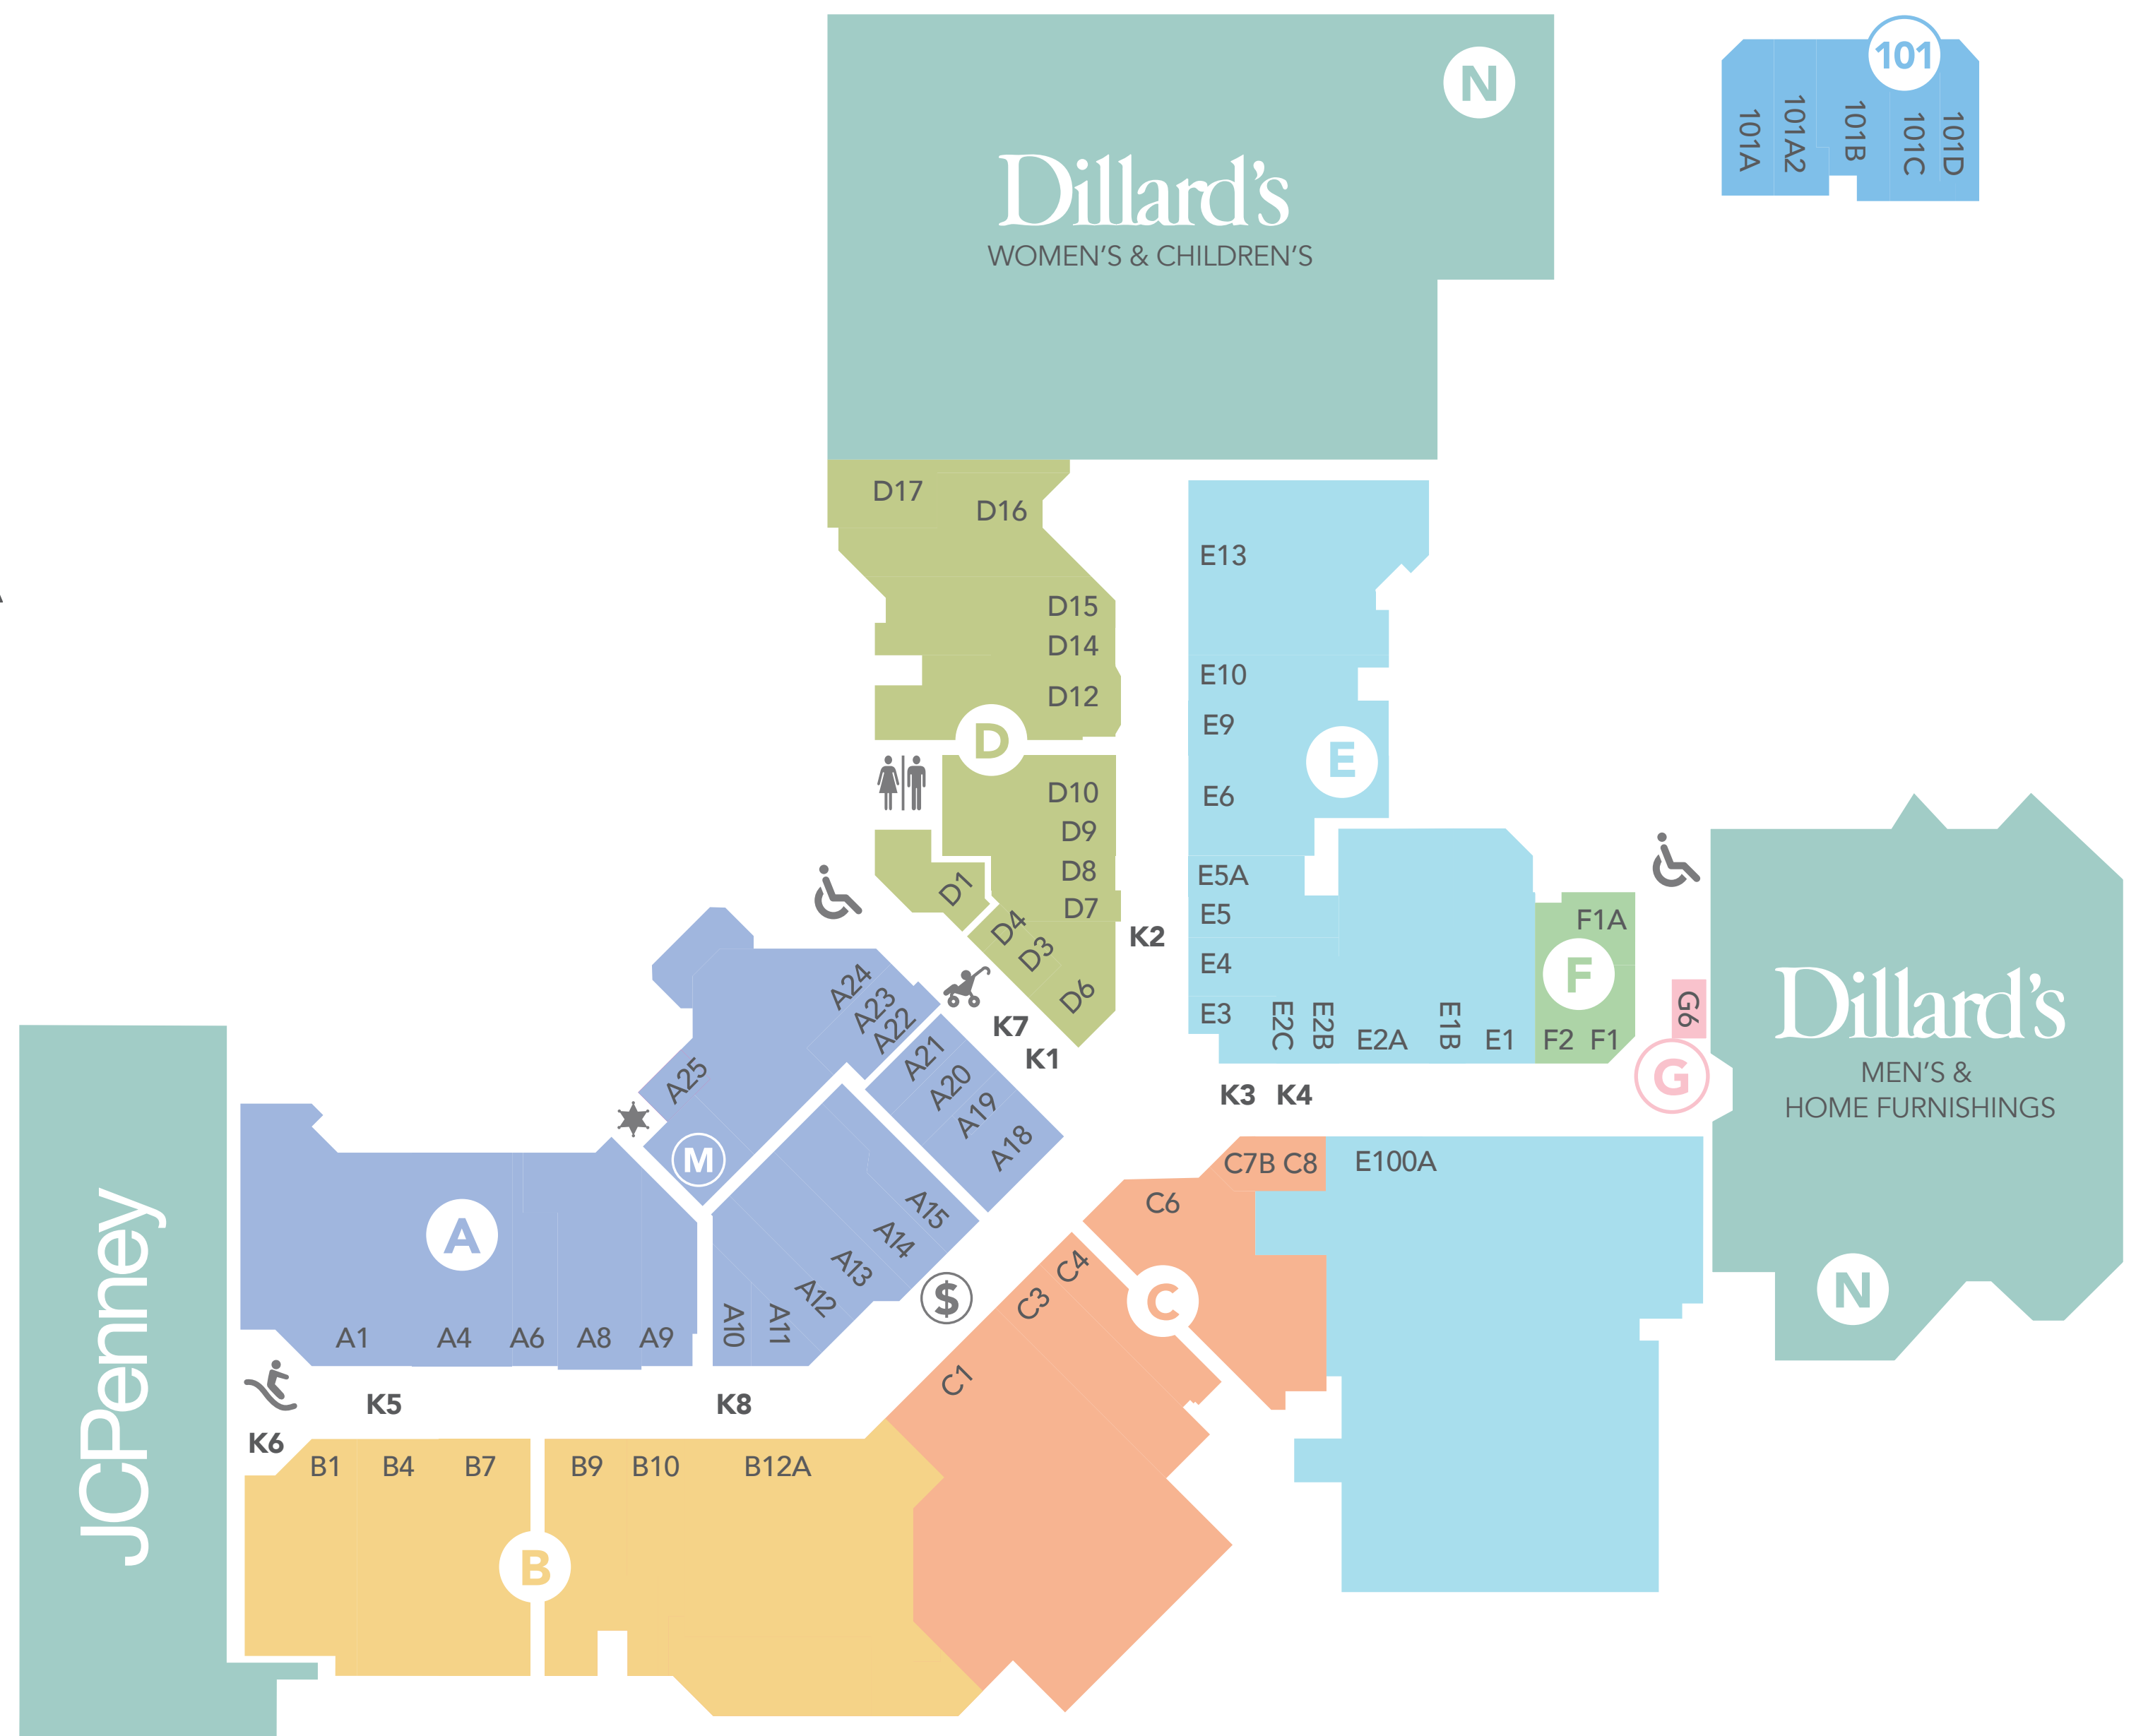

RIM ROCK MALL

ANCHORS

Dillard's Men's & Home Furnishings
Dillard's Women's & Children's
JCPenney

WOMEN'S APPAREL

D12 American Eagle
A8 Buckle, The
101C Chico's
B1 Christopher & Banks
Dillard's Women's & Children's
B7 Eddie Bauer
C8 francesca's
C1 H&M
D14 Hot Topic
JCPenney
E5 Journeys
C6 Pink by Victoria's Secret
C4 Pro Image Sports
A4 rue21
E1B Sagebrush Trading Post
B10 Torrid
C6 Victoria's Secret
A12 Zumiez

MEN'S APPAREL

D12 American Eagle
A8 Buckle, The
Dillard's Men's & Home Furnishings
B7 Eddie Bauer
C1 H&M
D14 Hot Topic
E5 Journeys
C7B Lids
A9 Main Street Menswear
C4 Pro Image Sports
A4 rue21
A12 Zumiez

CHILDREN'S APPAREL

E1 Children's Place, The
Dillard's Women's & Children's
JCPenney
C4 Pro Image Sports

ENTERTAINMENT

AMC Classic
A15 Build-A-Bear Workshop
A1 D-Bat
D7 GameStop
E100A Go Games
B4 KA-KO Jo's
K5 Kiddie Rides
D17 Lucky Lil's

FOOTWEAR

A8 Buckle, The
E6 Champs
E1 Children's Place, The
Dillard's Men's & Home Furnishings
B7 Eddie Bauer
B9 Famous Footwear
D10 Foot Locker
C1 H&M
JCPenney
E5 Journeys
A4 rue21
E1B Sagebrush Trading Post
E13 Shoe Dept. ENCORE
E4 Tradehome Shoes
A12 Zumiez

HEALTH & BEAUTY

C3 Bath & Body Works / White Barn
E9 Better Body Fitness
Dillard's Women's & Children's
E5A GNC
JCPenney
A6 Paris Nails

F1 Regis Hairstylists
C6 Victoria's Secret

JEWELRY & ACCESSORIES

A10 Almost Famous Body Piercing
A11 Claire's
C8 francesca's
D9 Icing
JCPenney
D1 Jensen Jewelers
E3 Kay Jewelers
C7B Lids
A18 Riddle's Jewelry
E1B Sagebrush Trading Post
K4 Sunglass Hut
K3 Wireless Accessories

SERVICES

K8 406 Medicare
A10 Almost Famous Body Piercing
D6 Bath Planet
E2A CDS Performing Arts Academy
B12A Magic City Gymnastics
A25 Rimrock Mall Security
101B Shopko Optical
F1A Western Skies Real Estate

SPECIALTY STORES

E9 Better Body Fitness
A15 Build-A-Bear Workshop
A14 Candy Clubhouse, The
E2A CDS Performing Arts Academy
F2 Doggie Style Gourmet Treats
D7 GameStop
E100A Go Games
C7B Lids
B12A Magic City Gymnastics
101B Shopko Optical

FOOD

101A2 5 on Black
101A Blaze Pizza
A21 Bob's Pizza
K6 Candy & Ice Cream Vending
K7 Candy & Ice Cream Vending
K2 Cinnabon
A22 Flaming Wok
A23 Finnbrook's Monster Subs
A24 Freefall Brewery / Audrey's Pizza
Krispy Kreme
K1 Mountain Mudd
A19 Neon Pretzel
101D Starbucks
D8 Subzero Nitrogen Ice Cream

CELL PHONE PROVIDERS

A20 AT&T
E2B Metro by T Mobile
K3 Wireless Accessories

CARDS & GIFTS

C3 Bath & Body Works / White Barn
D15 Leslie's Hallmark
E10 Spencer Gifts

HOME FURNISHINGS

Dillard's Men's & Home Furnishings
JCPenney